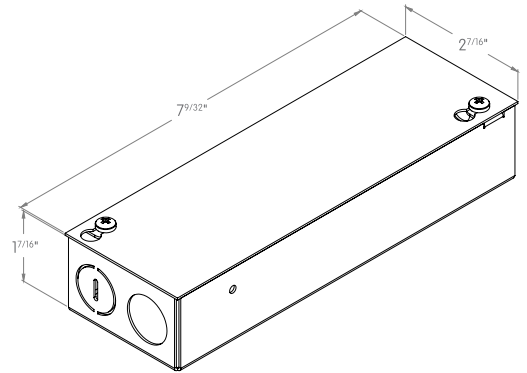

REMODEL HOUSING