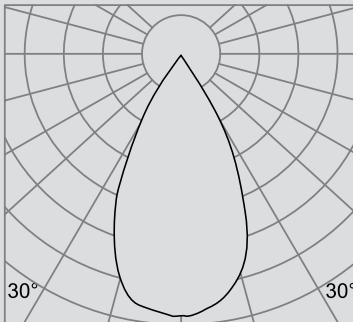

Photometric data: Type C Polar Curves

Zoomable Distribution 10° - 50°

10°

Max. 6,425cd

1,000lm

50°

Max. 1,385cd

1,000lm

Ø 3^{7/8}"

TRIMLESS

FRONT VIEW

TOP VIEW

Ø 4^{3/8}"

MILLWORK

FRONT VIEW

TOP VIEW