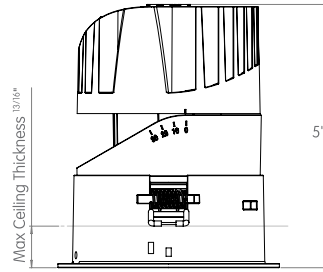

MOUNTING FLEXIBILITY

TRIM TORSION SPRINGS

FRONT VIEW

TOP VIEW

Ø 3^{7/8}"

TRIM CONSTANT FORCE SPRINGS

FRONT VIEW

TOP VIEW

Ø 3^{7/8}"

TRIMLESS

FRONT VIEW

TOP VIEW

Ø 4^{3/8}"

MILLWORK

FRONT VIEW

TOP VIEW