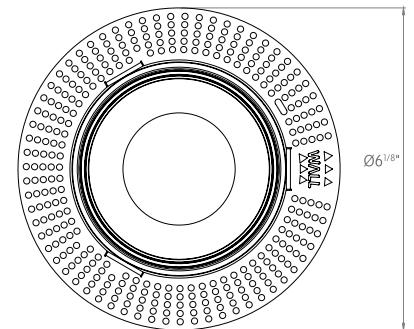

Photometric data: Type C Polar Curves

Zoomable Distribution 10° - 50°

10°

Max. 6,425cd

1,000lm

50°

Max. 1,385cd

1,000lm

MOUNTING FLEXIBILITY

TRIM TORSION SPRINGS

FRONT VIEW

TOP VIEW

Ø 3^{7/8}"

TRIM CONSTANT FORCE SPRINGS

FRONT VIEW

TOP VIEW

Ø 3^{7/8}"

TRIMLESS

FRONT VIEW

TOP VIEW

Ø 4^{3/8}"

MILLWORK

FRONT VIEW

TOP VIEW