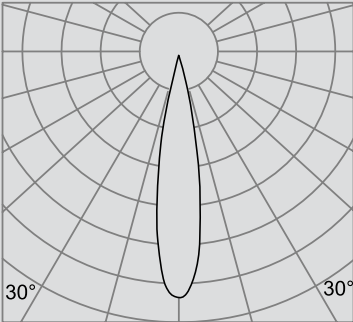

Photometric data: Type C Polar Curves

Zoomable Distribution 10° - 50°

10°

Max. 6,425cd

1,000lm

50°

Max. 1,385cd

1,000lm

Ø 3^{7/8}"

TRIMLESS

FRONT VIEW

TOP VIEW

Ø 4^{3/8}"

MILLWORK

FRONT VIEW

TOP VIEW