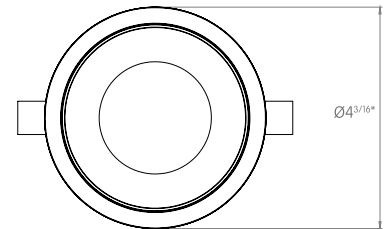

Photometric data: Type C Polar Curves

Zoomable Distribution 10° - 50°

10°

Max. 6,425cd

1,000lm

50°

Max. 1,385cd

1,000lm

MOUNTING FLEXIBILITY

TRIM TORSION SPRINGS

FRONT VIEW

TOP VIEW

Ø 3^{7/8}"

TRIM CONSTANT FORCE SPRINGS

FRONT VIEW

TOP VIEW

Ø 3^{7/8}"

TRIMLESS

FRONT VIEW

TOP VIEW

Ø 4^{3/8}"

MILLWORK

FRONT VIEW

TOP VIEW