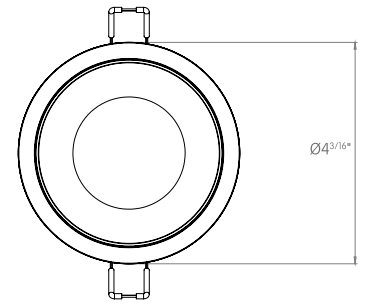

Photometric data: Type C Polar Curves

Zoomable Distribution 10° - 50°

10°

Max. 6,425cd

1,000lm

50°

Max. 1,385cd

1,000lm

MOUNTING FLEXIBILITY

TRIM TORSION SPRINGS

FRONT VIEW

TOP VIEW

Ø 3^{7/8}"

TRIM CONSTANT FORCE SPRINGS

FRONT VIEW

TOP VIEW

Ø 3^{7/8}"

TRIMLESS

FRONT VIEW

TOP VIEW

Ø 4^{3/8}"

MILLWORK

FRONT VIEW

TOP VIEW