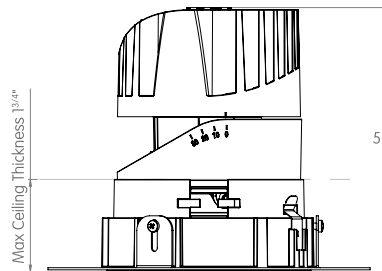

MOUNTING FLEXIBILITY

TRIM TORSION SPRINGS

FRONT VIEW

TOP VIEW

Ø 3^{7/8}"

TRIM CONSTANT FORCE SPRINGS

FRONT VIEW

TOP VIEW

Ø 3^{7/8}"

TRIMLESS

FRONT VIEW

TOP VIEW

Ø 4^{3/8}"

MILLWORK

FRONT VIEW

TOP VIEW