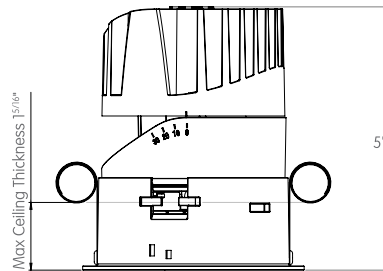

MOUNTING FLEXIBILITY

TRIM TORSION SPRINGS

FRONT VIEW

TOP VIEW

Ø 3^{7/8}"

TRIM CONSTANT FORCE SPRINGS

FRONT VIEW

TOP VIEW

Ø 3^{7/8}"

TRIMLESS

FRONT VIEW

TOP VIEW

Ø 4^{3/8}"

MILLWORK

FRONT VIEW

TOP VIEW