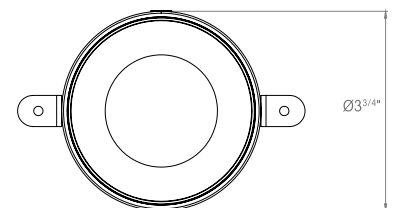

MOUNTING FLEXIBILITY

TRIM TORSION SPRINGS

FRONT VIEW

TOP VIEW

Ø 3^{7/8}"

TRIM CONSTANT FORCE SPRINGS

FRONT VIEW

TOP VIEW

Ø 3^{7/8}"

TRIMLESS

FRONT VIEW

TOP VIEW

Ø 4^{3/8}"

MILLWORK

FRONT VIEW

TOP VIEW

Ø 3^{7/8}"

CCC Certified
to GB7000

JA8 Certified
to Title 24
standards

Bold Lighting
4710 Ecton Dr. Unit F & G, Marietta, GA 30066, USA
info@boldlighting.us www.boldlighting.us t: +1-678-903-4061

DELIVERED LUMEN OUTPUT