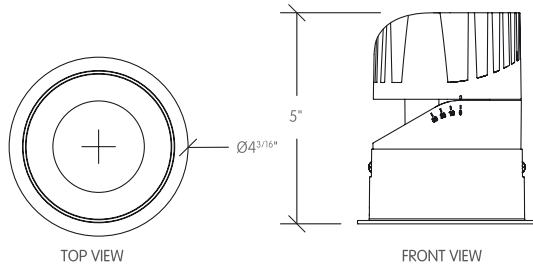

MODULES SPECS ▼

Code example: **C4-R0-ZW-WW-S927-0**

Mounting	Trim Color	Ref. Color	IP Rating	Optics Type	LED CRI	LED CCT	Accessories (Primary)	Accessories (Secondary)			
C4	R0 Round Trimless	Z	W White	W Flat White	D Dry	Z 10°-50°	9 90	27 2700K	0 No Accessories	N No Accessories	
	R1 Round Trim		B Black	B Flat Black		W Wet		H Thrive	30 3000K	C Clear Lens	T Clear Lens
	R2 Round Trim with Constant Force Spring		S Grey	N Black Nickel			35 3500K		D⁸ Diffuse lens	L Diffuse lens	
	R3 Round Millwork		X Custom	C Specular Chrome		40 4000K		E⁹ Elliptical Lens	F Solite Lens		
				D Diffuse Chrome			WD 3000K - 1800K	H Honeycomb Lens			
				G Bright Gold			TW⁷ 2700K - 5000K	S Solite Lens			
				E Diffuse Gold			CC RGBW	M Mixing			

Notes:

- ¹ Denotes output at 3000K, unless otherwise noted.
- ² Denotes output specific to Dim-to-Warm at 3000K.
- ³ Denotes output specific to Tunable White at full on.
- ⁴ Denotes output at White, 3000K.
- ⁵ Not applicable for ELV dimming.
- ⁶ Chicago Plenum rated.
- ⁷ Tunable White available in 0-10V, DMX and DALI.
- ⁸ Diffuse lenses available in different angles.
- ⁹ Elliptical lenses available in different angles.

Consult factory for lead-times. Bold Lighting reserves the right to make technical changes without notice.

For more info about the placement of the accessories, please consult the schematic on P4