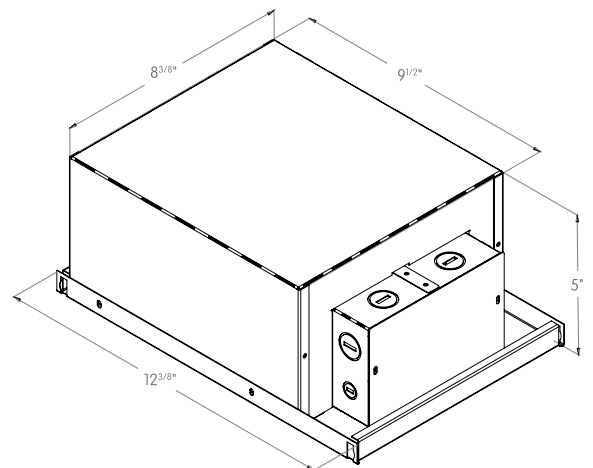

IC HOUSING & AIRTIGHT

CCC Certified to GB7000

JA8 Certified to Title 24 standards

Bold Lighting
4710 Ecton Dr. Unit F & G, Marietta, GA 30066, USA
info@boldlighting.us www.boldlighting.us t: +1-678-903-4061