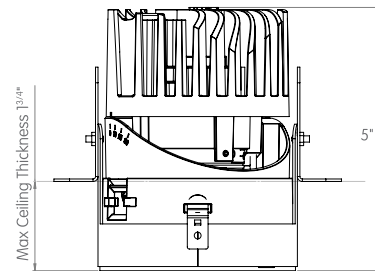

MOUNTING FLEXIBILITY

TRIM TORSION SPRINGS

FRONT VIEW

TOP VIEW

Ø 3^{7/8}"

TRIM CONSTANT FORCE SPRINGS

FRONT VIEW

TOP VIEW

Ø 3^{7/8}"

TRIMLESS

FRONT VIEW

TOP VIEW

Ø 4^{3/8}"

MILLWORK

FRONT VIEW

TOP VIEW